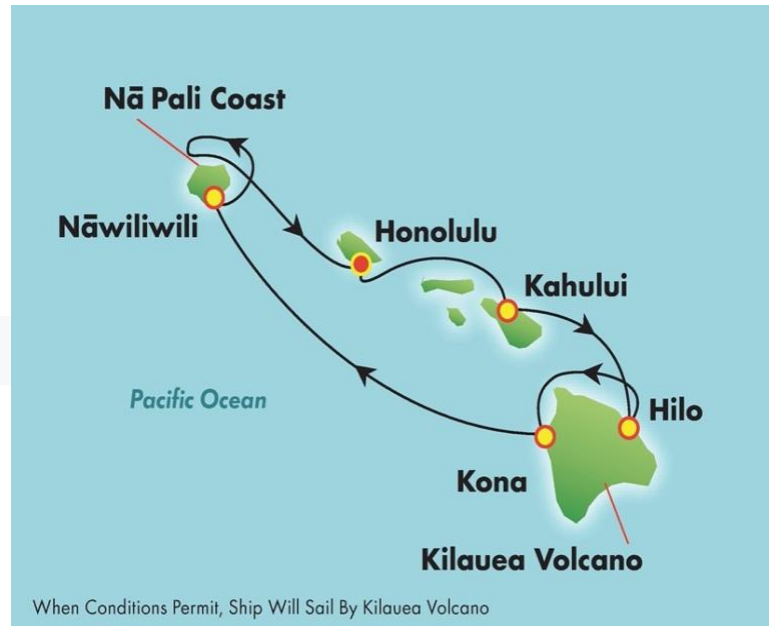

Join our group on the amazing
Pride of America
as you cruise around the Hawaiian Islands.
July 23-30, 2022

Includes NCL's Free at Sea Amenity Offers
Internet Package
Hawaii Beverage Package
Prepaid Service Charges
Shore Excursion Credit
Specialty Dining Package
(Amenities dependent on level of stateroom reserved)

Pre and Post stay options in Honolulu or the US West Coast are available.

CRUISE ITINERARY OVERVIEW

SATURDAY

- 📍 **Honolulu, Oahu**
07:00 PM Embark

SUNDAY

- 📍 **Kahului, Maui**
08:00 AM

MONDAY

- 📍 **Kahului, Maui**
06:00 PM

TUESDAY

- 📍 **Hilo, Hawaii**
08:00 AM - 06:00 PM

WEDNESDAY

- 📍 **Kona, Hawaii**
07:00 AM - 05:30 PM (Tender Port)

THURSDAY

- 📍 **Nāwiliwili, Kauaʻi**
08:00 AM

FRIDAY

- 📍 **Nāwiliwili, Kauaʻi**
02:00 PM

FRIDAY

- 🌟 **Afternoon Cruise of the Napali Coast**

SATURDAY

- 📍 **Honolulu, Oahu**
07:00 AM Disembark

PLAY GOLF

EXPLORE THE ISLANDS

ENJOY THE SHIP